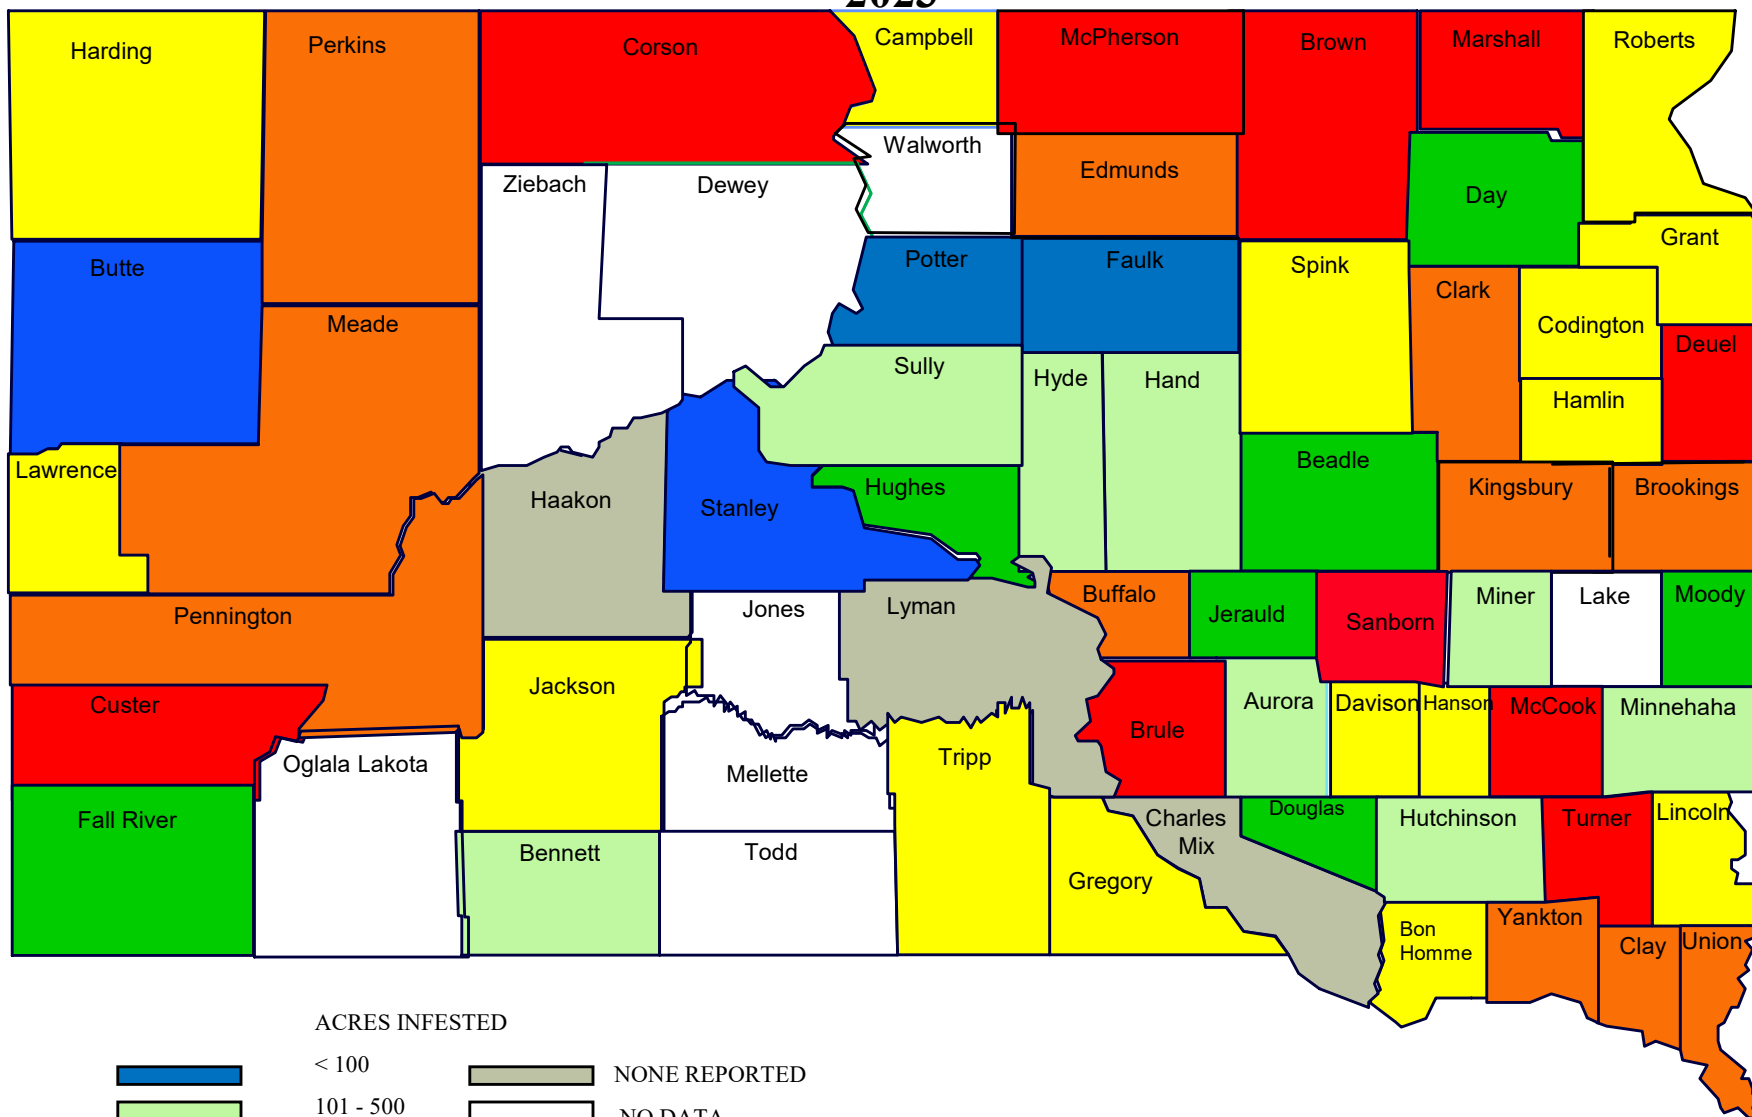

SOUTH DAKOTA

LEAFY SPURGE DISTRIBUTION

2023

FIGURES COMPILED BY SOUTH DAKOTA DEPARTMENT OF AGRICULTURE AND NATURAL RESOURCES AS REPORTED BY COUNTY WEED BOARDS